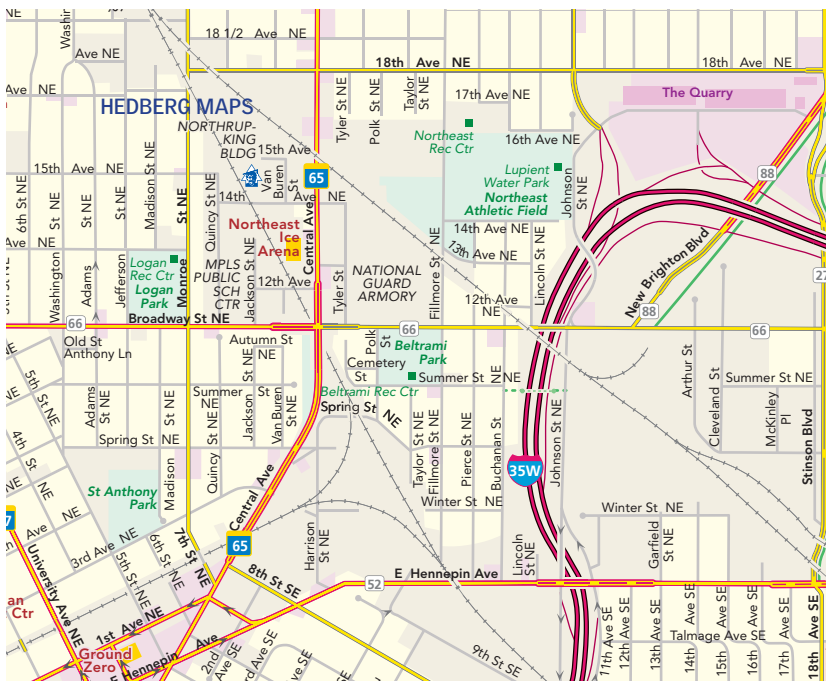

### From the south via I-35W:

Take 35W northbound to the Johnson St exit. This exit deposits you directly onto Johnson St NE. At the second light, turn left onto 18th Ave NE. At the first light, turn left onto Central Ave NE. At the first light, turn right onto 14th Ave NE, and follow directions below.

### From the northwest via I-94:

Take I-94 south to the Broadway/Washington exit. At the top of the exit, turn left onto Broadway. Go about two miles to Central Ave, and turn left. At the next light, turn left onto 14th Ave NE, and follow directions below.

### From I-394 and the Loring Park area:

Get on I-94 northbound. Exit at Broadway/Washington Ave. At the light at the end of the exit ramp, turn left on Washington Ave. At the light, turn right on Broadway. Go about two miles to Central Ave, and turn left. At the first light, turn left onto 14th Ave NE, and follow directions below.

### From downtown Minneapolis:

Take either Hennepin Ave or 3rd Ave (which turns into Central Ave) across the river. If you take Hennepin, turn left onto Central Ave where they meet. Go north about a mile to Broadway. Cross Broadway. At the first light, turn left onto 14th Ave NE, and follow directions below.