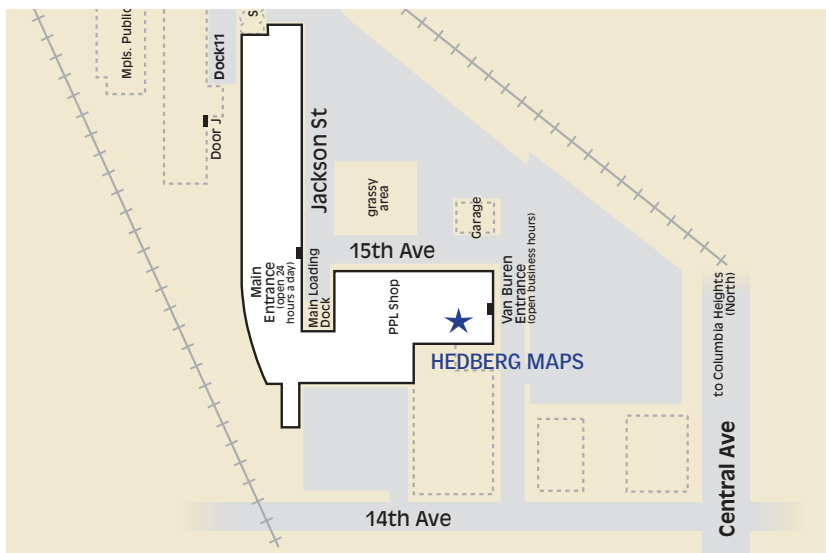

### From the south via I-35W:

Take 35W northbound to the Johnson St exit. This exit deposits you directly onto Johnson St NE. At the second light, turn left onto 18th Ave NE. At the first light, turn left onto Central Ave NE. At the first light, turn right onto 14th Ave NE, and follow directions below.

### From I-394 and the Loring Park area:

Get on I-94 northbound. Exit at Broadway/Washington Ave. At the light at the end of the exit ramp, turn left on Washington Ave. At the light, turn right on Broadway. Go about two miles to Central Ave, and turn left. At the first light, turn left onto 14th Ave NE, and follow directions below.

### From downtown Minneapolis:

Take either Hennepin Ave or 3rd Ave (which turns into Central Ave) across the river. If you take Hennepin, turn left onto Central Ave where they meet. Go north about a mile to Broadway. Cross Broadway. At the first light, turn left onto 14th Ave NE, and follow directions below.

### For truck deliveries:

*If your delivery can be carried easily up stairs:* Follow directions above.

*If you have a delivery that requires a freight elevator:*

At 14th Ave NE and Central Ave NE, go west on 14th. Turn right immediately on Van Buren Ave. Turn left from Van Buren onto 15th Ave NE. Use the loading dock at the end of the block on your left. Please call us so we can meet you downstairs.